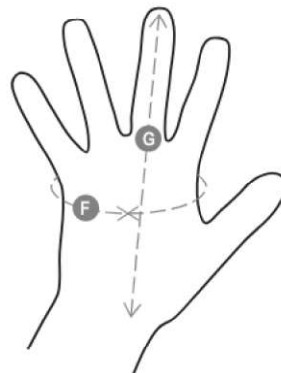

SOTTOGUANTO M/L

000635-0117

Cotton glove liners, natural colour - Characteristics: soft - Strengths: fit, sensitivity - Areas of application: general handling in a dry environment.

Composition: 100% COTTON

Appearance: COTTON

Sizes: 7-10

Packaging: 12/216

MADE IN: MADE IN INDIA

HS CODE: 61169200

Colors

CREAM

Size Guide

Taglie Internazionali	XS	S	M	L	XL	XXL
Taglie Numeriche	6	7	8	9	10	11
(F) - cm	15,2	17,8	20,3	22,9	25,4	27,9
(F) - in	6	7	8	9	10	11
(G) - cm	16	17,1	18,2	19,2	20,4	21,5
(G) - in	6-6½	6½-7	7-7½	7½	8	8½

Fields of use