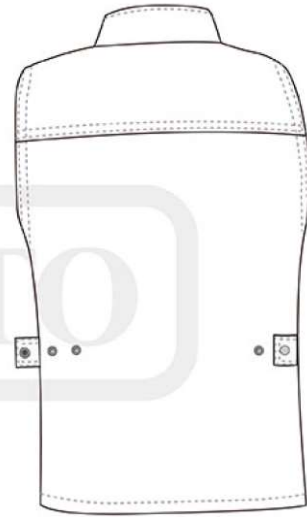

- Padded Multi-Pocket Work Vest, featuring a coordinated colour design that complements the rest of the THUNDER range (t-shirt, polo shirt, sweatshirt, trousers, etc)
- Made of a sturdy cotton twill fabric blended with polyester outer fabric for strength and durability, padded filling and smooth inner lining that provides excellent thermal insulation
- Stand-up collar with full front zip fastening, hidden under flap with hook-and-loop fastening, which provides warmth and comfort
- Elasticated waistband and armholes for a secure and comfortable fit, adjustable waist with side snap button closures for a better fit and a rear skirt that covers the lumbar area for added comfort
- Two lower gusseted pockets, two side pockets, two upper pockets (with a zip on the left for easy customization), three pen holders, a small accessory pocket and an inner pocket with hook-and-loop fastening, ensuring accessibility for all you essentials
- Includes an inside back zip to facilitate different marking methods: silk-screen printing, embroidery, transfer printing, badges, vinyl application, and more
- **Ideal as workwear and work uniforms**

Approximate dimensions per size (cm.)

	adulto					grande
Sizes	S	M	L	XL	XXL	3XL
LONG	69	72	75	78	81	84
WIDTH	57	60	63	66	69	72

Available colours

orion navy blue-lemon yellow
 orion navy blue-sand beige
 orion navy blue-apple green
 orion navy blue-kelly green
 orion navy blue-bottle green
 orion navy blue-party orange
 orion navy blue-mahogany garnet
 orion navy blue-lotto red
 orion navy blue-royal blue
 orion navy blue-cement grey
 cement grey-lemon yellow
 cement grey-party orange
 cement grey-lotto red
 cement grey-royal blue
 cement grey-black green
 black-apple green
 black-party orange
 black-magenta pink
 black-royal blue
 black-cement grey

Available colours for big
 Available colours for adult

Distributed by:

Esquema

Distributed by:

Details

Back part

Lateral view: prolonged back part

Details