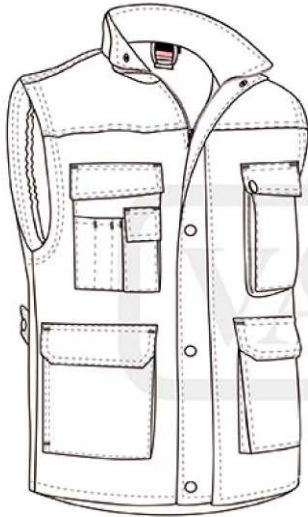

- Padded Multi-Pocket Work Vest, featuring a coordinated colour design that complements the rest of the THUNDER range (t-shirt, polo shirt, sweatshirt, trousers, etc)
- Made of a sturdy cotton twill fabric blended with polyester outer fabric for strength and durability, padded filling and smooth inner lining that provides excellent thermal insulation
- Stand-up collar with full front zip fastening, hidden under flap with hook-and-loop fastening, which provides warmth and comfort
- Elasticated waistband and armholes for a secure and comfortable fit, adjustable waist with side snap button closures for a better fit and a rear skirt that covers the lumbar area for added comfort
- Two lower gusseted pockets, two side pockets, two upper pockets (with a zip on the left for easy customization), three pen holders, a small accessory pocket and an inner pocket with hook-and-loop fastening, ensuring accessibility for all you essentials
- Includes an inside back zip to facilitate different marking methods: silk-screen printing, embroidery, transfer printing, badges, vinyl application, and more
- **Ideal as workwear and work uniforms**

Approximate dimensions per size (cm.)

	adulto					grande
Sizes	S	M	L	XL	XXL	3XL
LONG	69	72	75	78	81	84
WIDTH	57	60	63	66	69	72

Available colours

orion navy blue-lemon yellow
 orion navy blue-sand beige
 orion navy blue-apple green
 orion navy blue-kelly green
 orion navy blue-bottle green
 orion navy blue-party orange
 orion navy blue-mahogany garnet
 orion navy blue-lotto red
 orion navy blue-royal blue
 orion navy blue-cement grey
 cement grey-lemon yellow
 cement grey-party orange
 cement grey-lotto red
 cement grey-royal blue
 cement grey-black green
 black-apple green
 black-party orange
 black-magenta pink
 black-royal blue
 black-cement grey

Available colours for big
 Available colours for adult

Distributed by:

Esquema

Distributed by:

Details

Back part

Lateral view: prolonged back part

Details